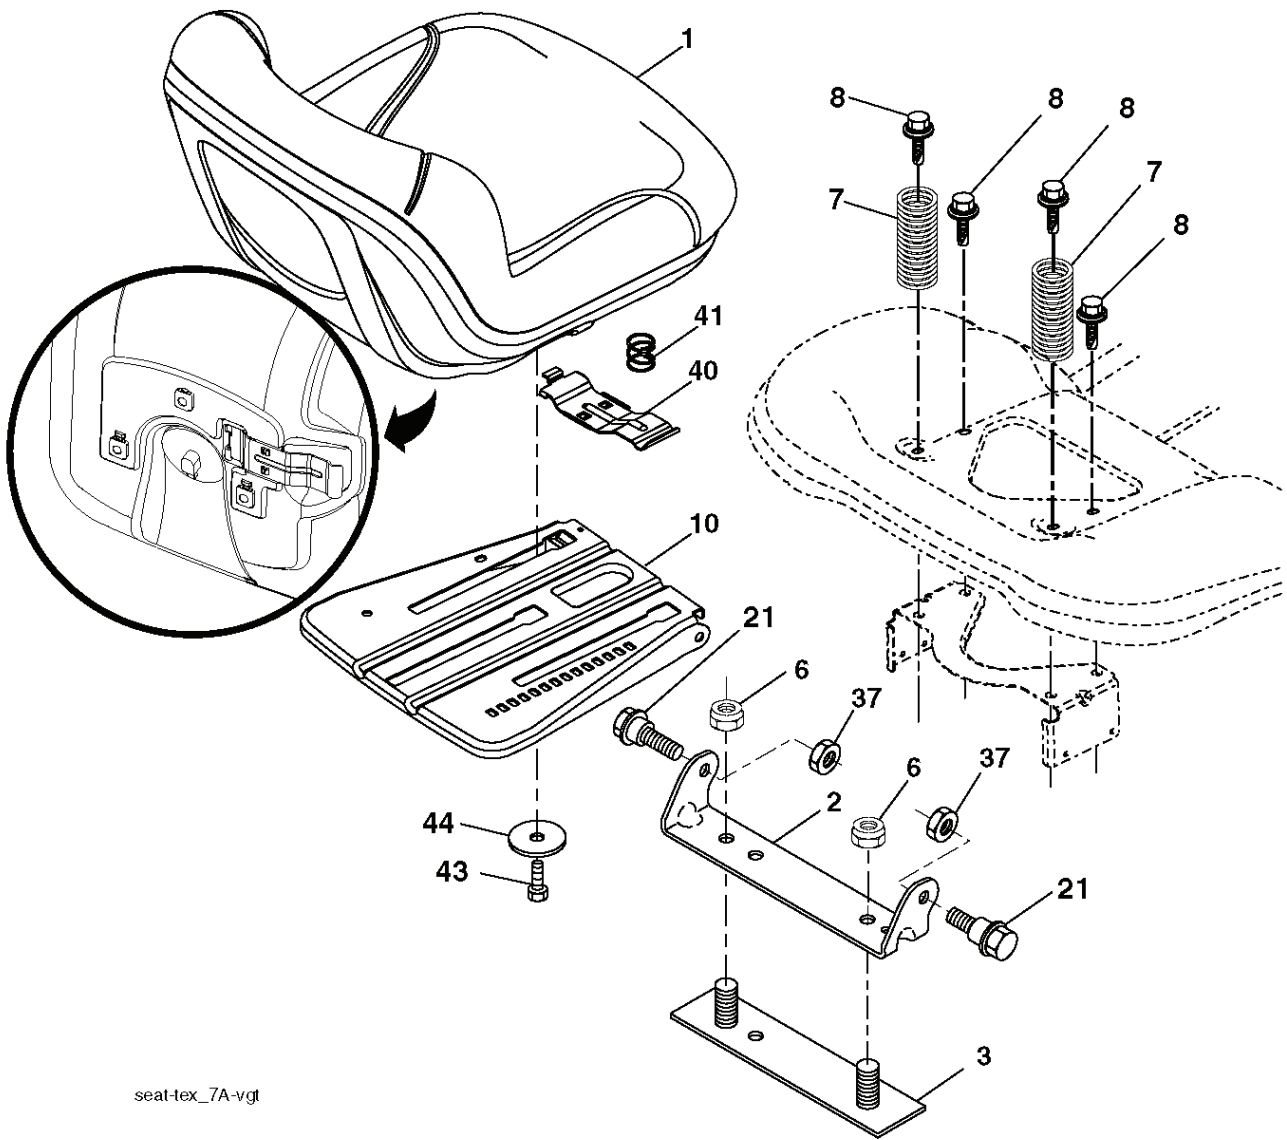

IGNITION SWITCH

POSITION	CIRCUIT	"MAKE"
OFF	M+G+A1	
RUN/OVERRIDE	B+A1	
RUN	B+A1	L+A2
START	B + S + A1	

03107

CHASSIS HARNESS CONNECTOR (MATING SIDE)

DASH HARNESS CONNECTOR (MATING SIDE)

WIRING INSULATED CLIPS
 NOTE: IF WIRING INSULATED CLIPS WERE REMOVED FOR SERVICING OF UNIT, THEY SHOULD BE RE-INSTALLED TO PROPERLY SECURE YOUR WIRING.

NON-REMOVABLE CONNECTIONS

REMOVABLE CONNECTIONS

seat-hex_7A-vgt

REF.	ART. NR	ARTIKELBESKRIVNING	ANMÄRKNING	KIT
1	532197518	SÅTE		1
2	532180166	FÄSTE		1
3	532140675	SPÄNNBAND		1
6	873800600	MUTTER		1
7	532124181	FJÄDER		1
8	532171877	BULT		1
10	532196977	PLATTA		1
21	532171852	BULT		1
37	873800500	LOCK NUT		1
40	532197661	HANDTAG		1
41	532198200	FJÄDER		1
43	874760612	BULT		1
44	819133812	BRICKA		1