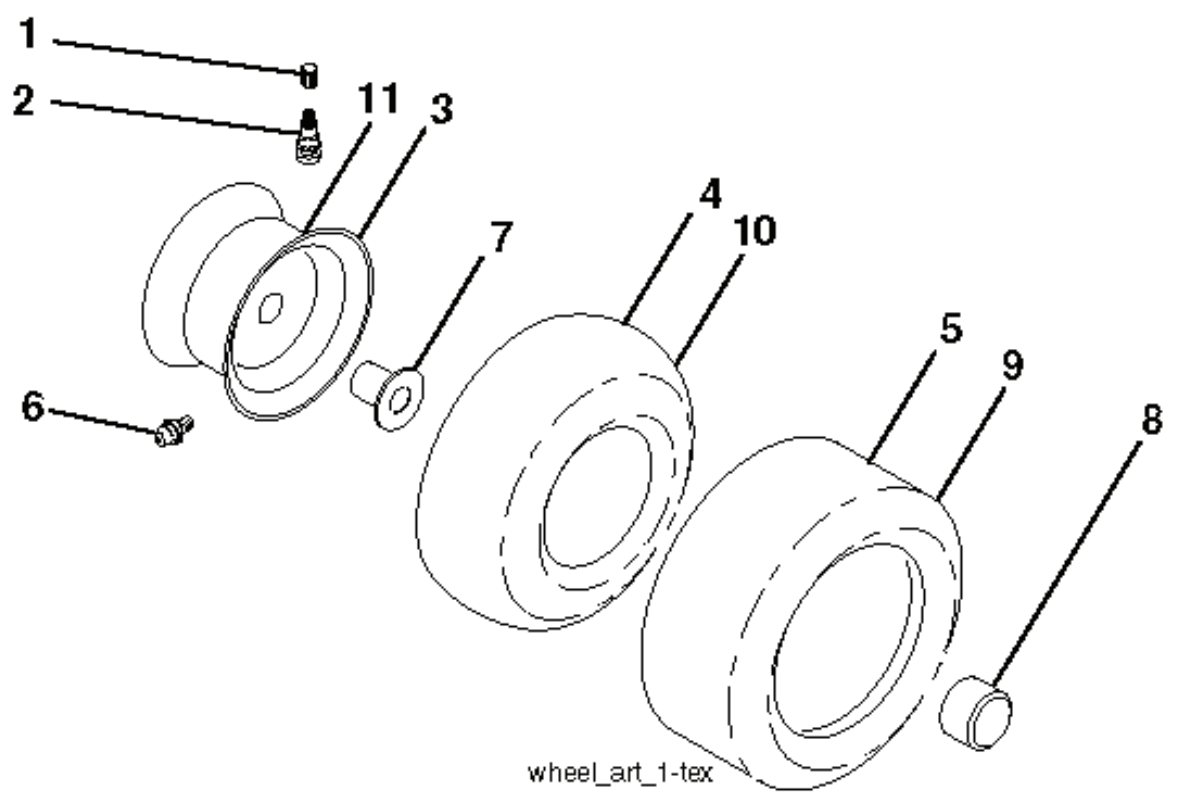

REF.	ART. NR	ARTIKELBESKRIVNING	ANMÄRKNING	KIT
1	532059192	CAP VALVE		1
2	532065139	NIPPEL		1
3	532138336	FÄLG		1
4	532059904	SLANG		1
5	532106222	DÄCK		1
6	532124957	FITTING		1
7	532124959	LAGER		1
8	532175039	NAVKAPSEL		1
9	532420531	DÄCK		1
10	532124926	SLANG		1
11	532138337	RINGDREV		1
--	532144334	SEALING FOAM		1
	ART. NR		ANMÄRKNING	KIT