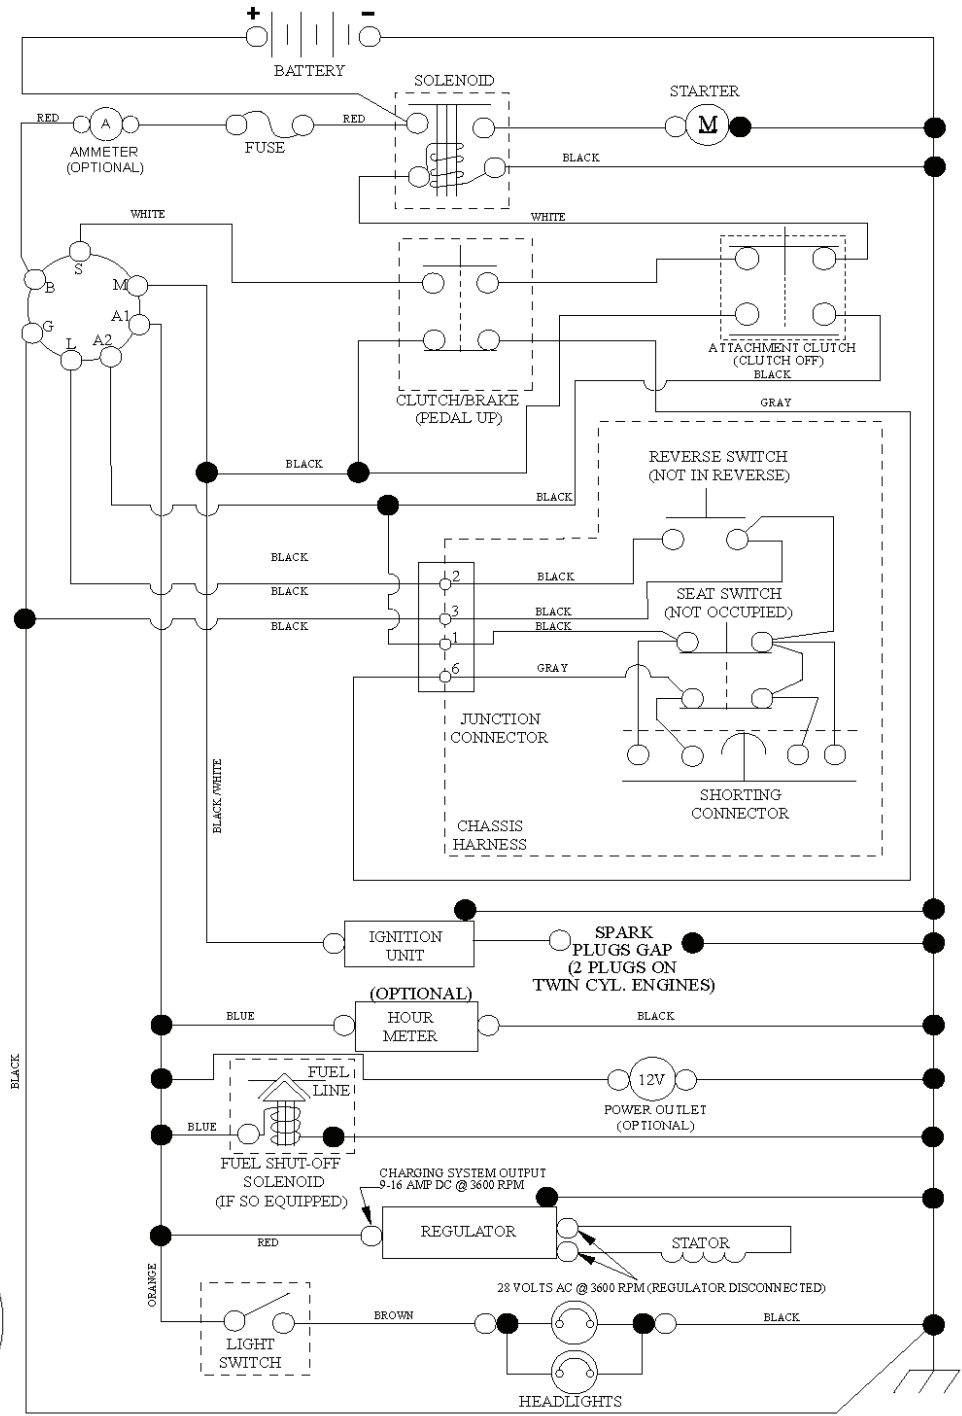

IGNITION SWITCH

POSITION	CIRCUIT	"MAKE"
OFF	M+G+A1	
RUN/OVERRIDE	B+A1	
RUN	B+A1	L+A2
START	B + S + A1	

03107

WIRING INSULATED CLIPS
NOTE: IF WIRING INSULATED CLIPS WERE REMOVED FOR SERVICING OF UNIT, THEY SHOULD BE RE-INSTALLED TO PROPERLY SECURE YOUR WIRING.