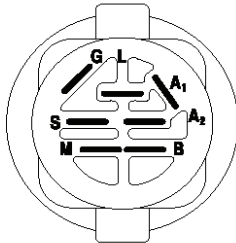

IGNITION SWITCH

POSITION	CIRCUIT	"MAKE"
OFF	M+G+A1	
RUN/OVERRIDE	B+A1	
RUN	B+A1	L+A2
START	B + S + A1	

03107

WIRING INSULATED CLIPS
NOTE: IF WIRING INSULATED CLIPS WERE REMOVED FOR SERVICING OF UNIT, THEY SHOULD BE RE-INSTALLED TO PROPERLY SECURE YOUR WIRING.